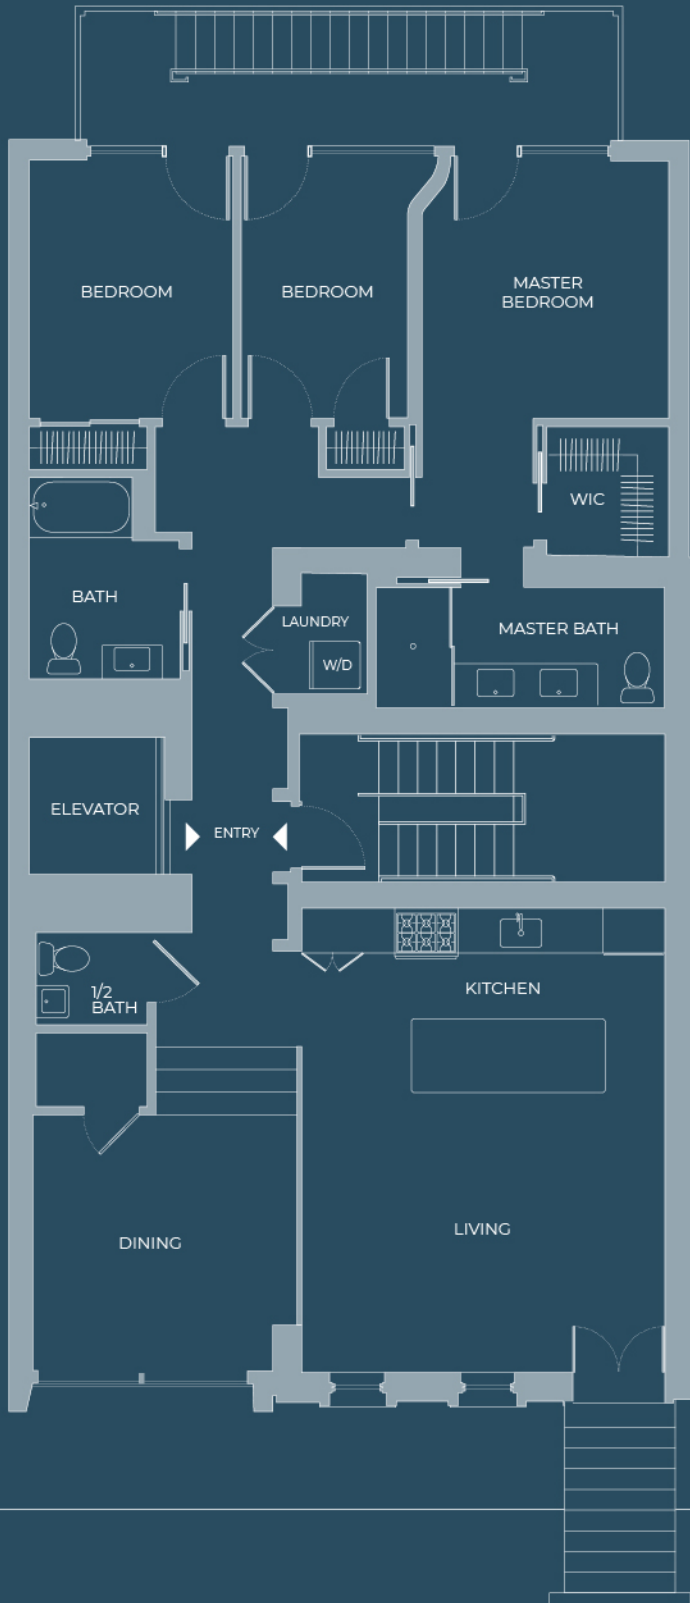

## Unit 1 2nd Floor

HUDSON PLACE *Realty*  
we bring experience home

**Kate Deer**  
hudsonplacerealty.com  
(917) 536-3890  
info@828parkave.com

Living Space 1,790 sq ft

Private Storage 200 sq ft

Private Exterior Yard 530 sq ft