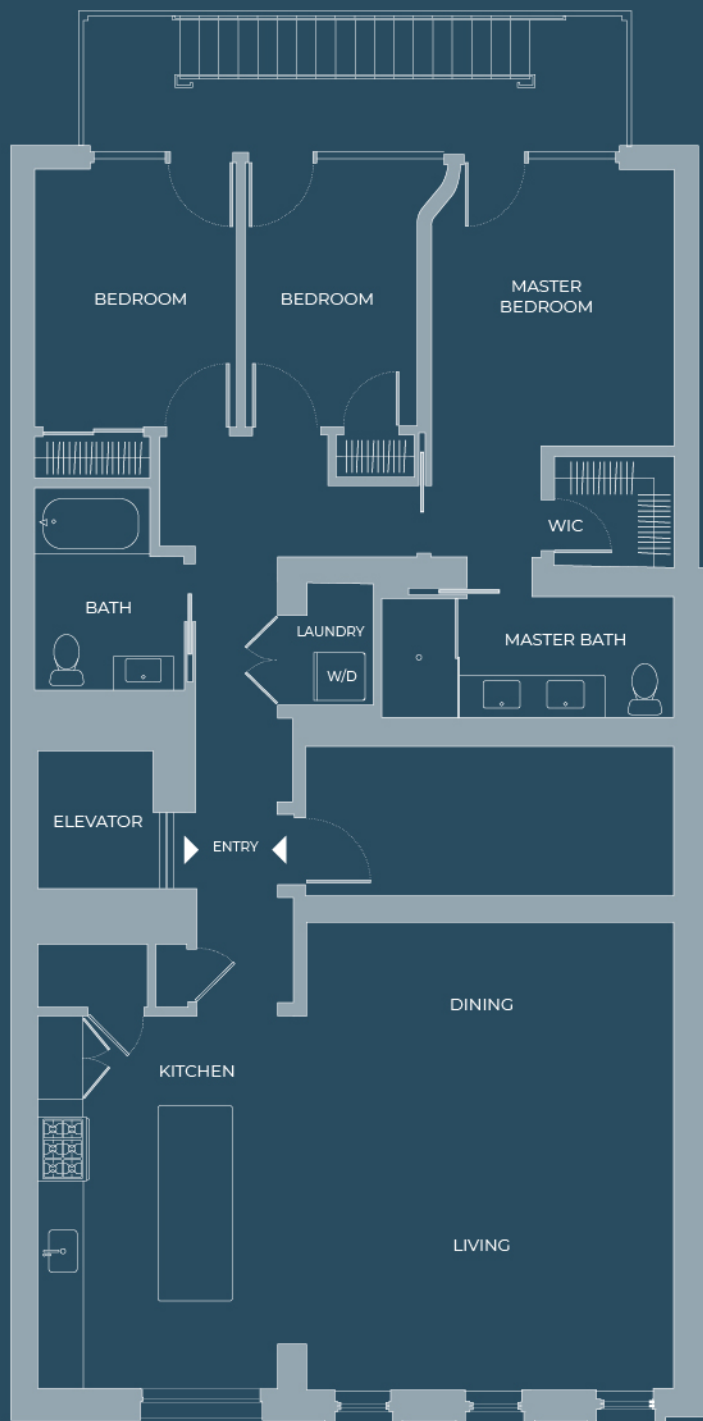

Private Storage 115 sq ft

Private Exterior Yard 530 sq ft

www.828parkave.com