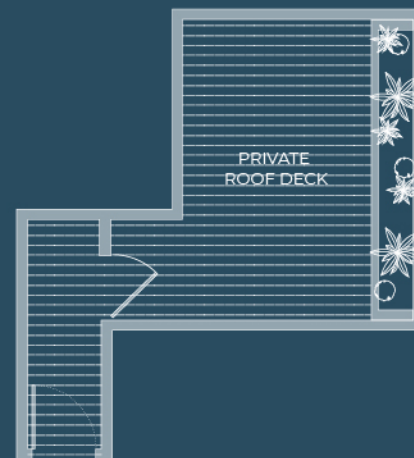

## Unit 3 4th Floor

HUDSON PLACE *Realty*  
we bring experience home

**Kate Deer**  
hudsonplacerealty.com  
(917) 536-3890  
info@828parkave.com

Living Space 1,800 sq ft

Private Storage 120 sq ft

Private Exterior Yard 216 sq ft