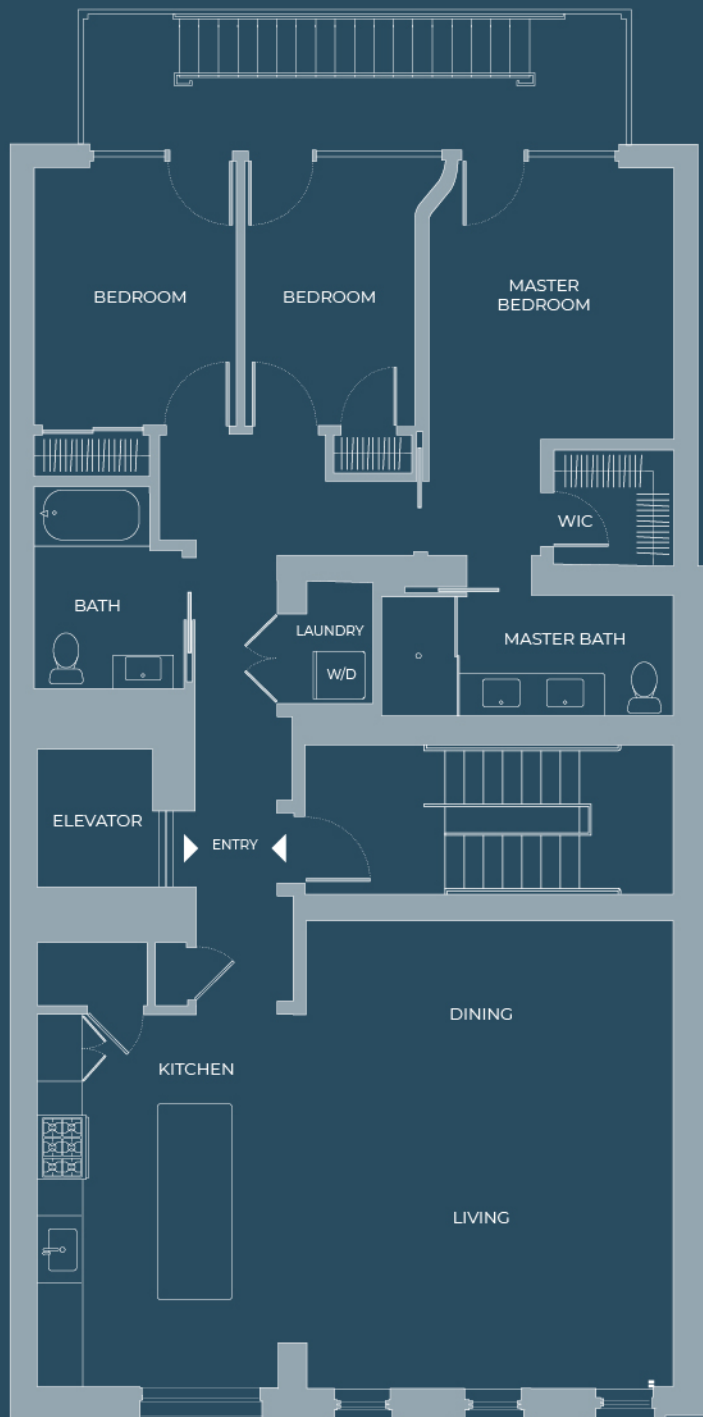

## Unit 3 4th Floor

HUDSON PLACE *Realty*  
we bring experience home

**Kate Deer**  
hudsonplacerealty.com  
(917) 536-3890  
info@828parkave.com

Living Space 1,800 sq ft

Private Storage 120 sq ft

Private Exterior Yard 216 sq ft