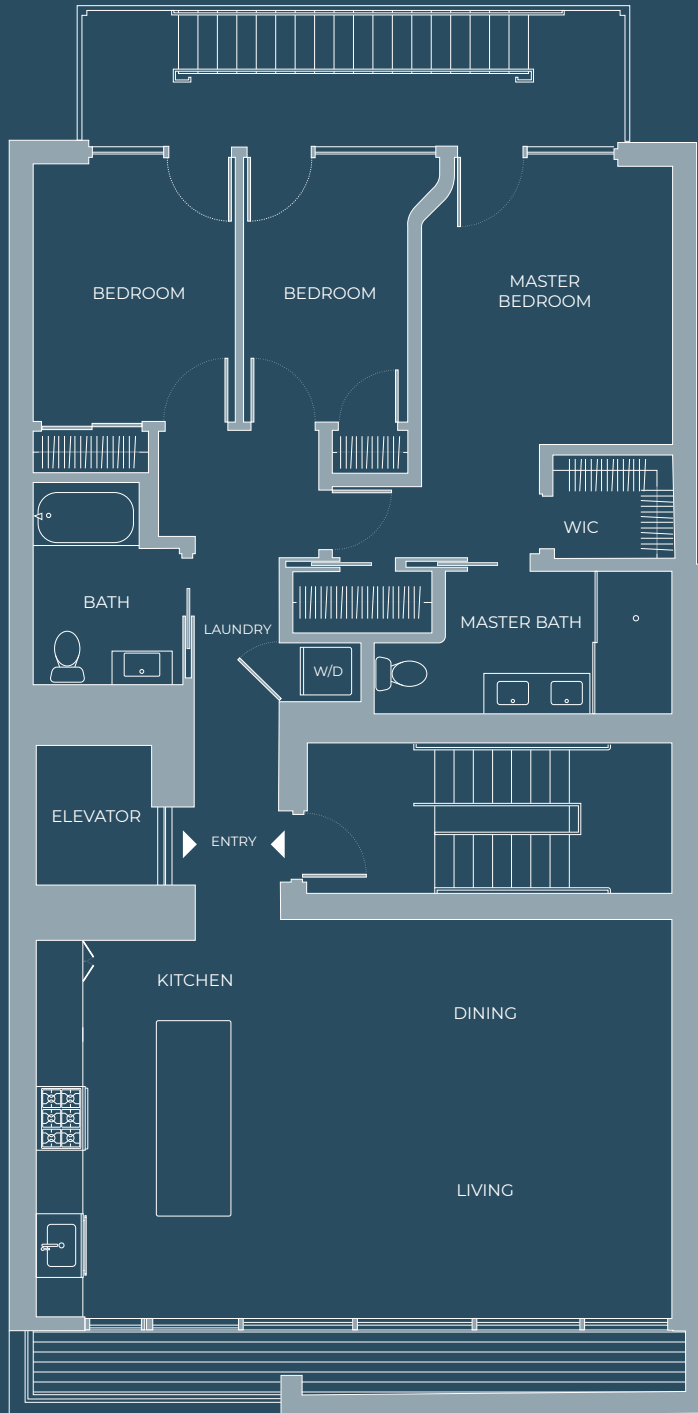

## Unit 4 5th Floor

HUDSON PLACE *Realty*  
we bring experience home

**Kate Deer**  
hudsonplacerealty.com  
(917) 536-3890  
info@828parkave.com

Living Space **1,670 sq ft**

Private Terrace **96 sq ft**

Private Storage **190 sq ft**

Private Roof Deck **260 sq ft**

[www.828parkave.com](http://www.828parkave.com)